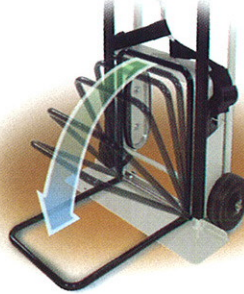

Demco

Appliance Kart

Hand Truck

For stores, factories,
warehouses, schools, offices,
movers and rental stores

The perfect kart for do-it-yourself movers.

- Industrial quality
- Versatile - can be used as appliance cart or box truck
- Weighs only 45 lbs.
- Box lifter will accommodate up to 200 lbs. (optional)
- $\frac{5}{8}$ " axle
- No loose strap on handle
- Dual safety handle pins
- 6" non-marking rubber wheels
- Shippable by UPS

Demco

DOING OUR BEST TO PROVIDE YOU THE BEST

Demco

Appliance Kart

Secure grip buckle with extra appliance protective guard sewn into securing strap

Self-cleaning glide belt assembly will rid itself of sand, dirt and grit. Rollers are eliminated.

Optional self-storing box lifter folds down to accommodate larger boxes.

Shown with optional box lifter.

Specifications

Steel Frame	60" tall x 22" wide x 11 1/2" deep Shippable by UPS
Bottom Lift Plate	10 gauge x 22" wide
Wheels	6" non-marking rubber wheels
Straps	(2) polypropylene straps; 1600 lb. tensile each with black Delrin buckle Top belt is 36" high, bottom belt is 20" high.
Cranks	(2) over-center locking cranks that operate independently
Rub Rail	Non-marking extruded semi-rigid PVC rub rail
Glider Assembly	Stamped galvanized glider assembly equipped with exclusive laminated belt No rollers required
Paint	The cart is primed with gray epoxy and given two coats of acrylic enamel finish, then baked to form a hard, glossy finish.
Capacity	Hand truck rating – 600 lbs. Box lifter (optional) rating – 200 lbs.