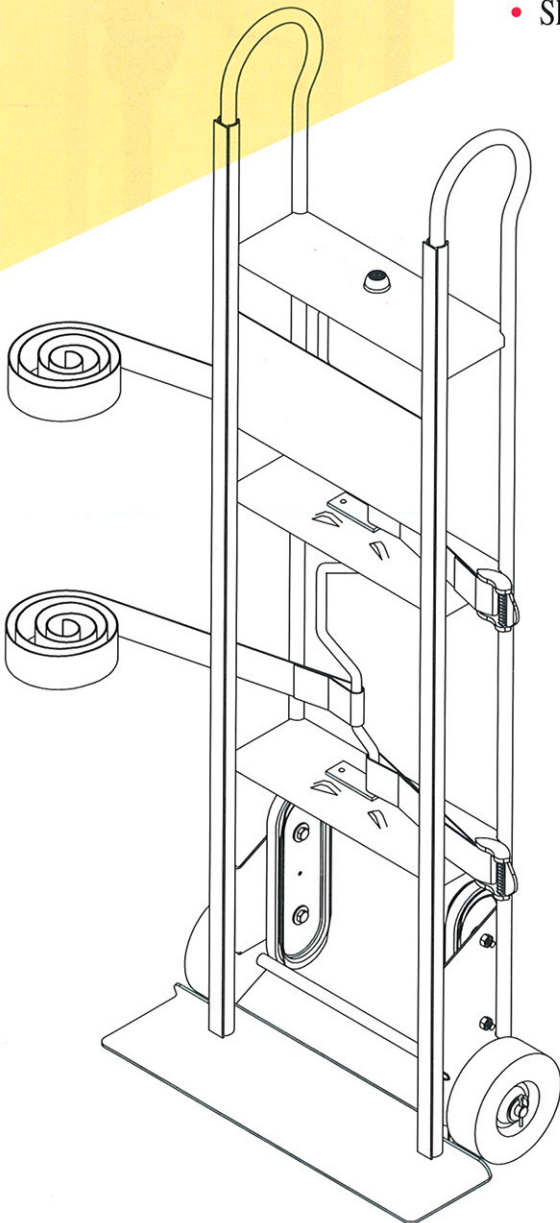

Demco

Appliance Kart

Hand Truck

For stores, factories,
warehouses, schools, offices,
movers and rental stores

The perfect kart for do-it-yourself movers.

- Industrial quality
- Versatile - can be used as appliance cart or box truck
- Weighs only 45 lbs.
- Box lifter will accommodate up to 200 lbs. (optional)
- $\frac{5}{8}$ " axle
- No loose strap on handle
- Dual safety handle pins
- 6" non-marking rubber wheels
- Shippable by UPS

Demco

DOING OUR BEST TO PROVIDE YOU THE BEST

Demco

Appliance Kart

Secure grip buckle with extra appliance protective guard sewn into securing strap

Self-cleaning glide belt assembly will rid itself of sand, dirt and grit. Rollers are eliminated.

Optional self-storing box lifter folds down to accommodate larger boxes.

Shown with optional box lifter.

Specifications

Steel Frame	60" tall x 22" wide x 11 1/2" deep Shippable by UPS
Bottom Lift Plate	10 gauge x 22" wide
Wheels	6" non-marking rubber wheels
Straps	(2) polypropylene straps; 1600 lb. tensile each with black Delrin buckle Top belt is 36" high, bottom belt is 20" high.
Cranks	(2) over-center locking cranks that operate independently
Rub Rail	Non-marking extruded semi-rigid PVC rub rail
Glider Assembly	Stamped galvanized glider assembly equipped with exclusive laminated belt No rollers required
Paint	The cart is primed with gray epoxy and given two coats of acrylic enamel finish, then baked to form a hard, glossy finish.
Capacity	Hand truck rating – 600 lbs. Box lifter (optional) rating – 200 lbs.