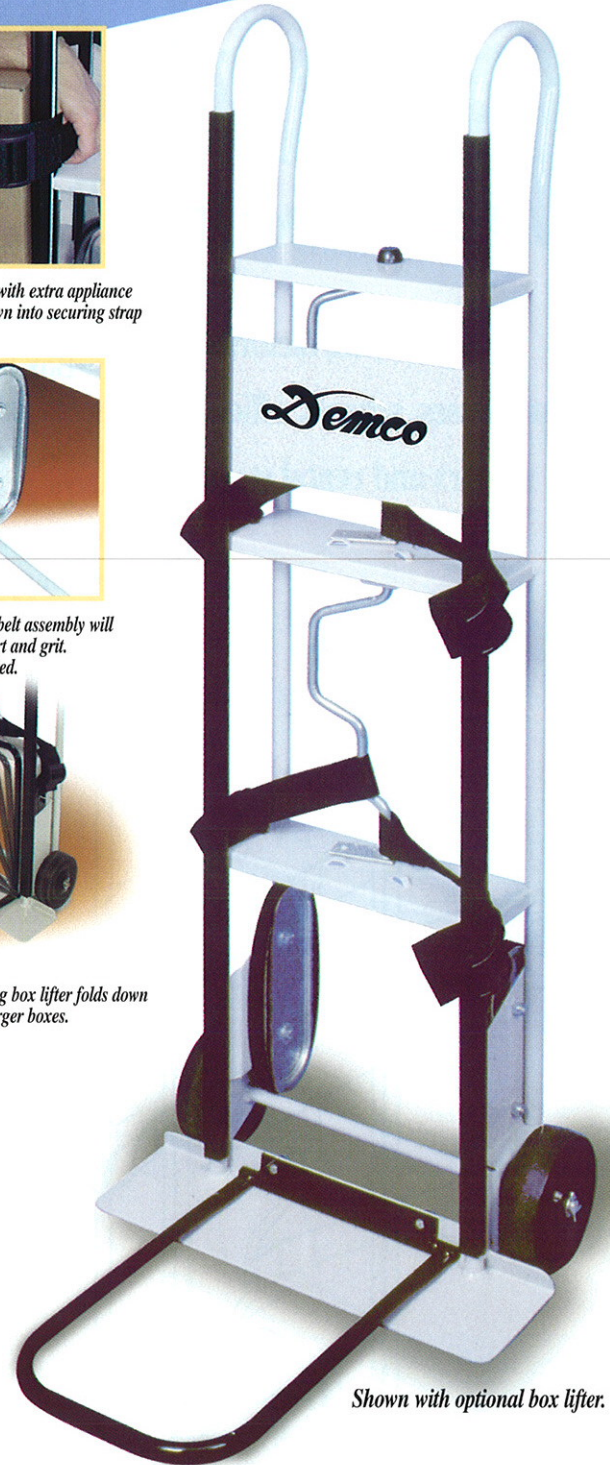

Demco

Appliance Kart

Hand Truck

For stores, factories,
warehouses, schools, offices,
movers and rental stores

The perfect kart for do-it-yourself movers.

- Industrial quality
- Versatile - can be used as appliance cart or box truck
- Weighs only 45 lbs.
- Box lifter will accommodate up to 200 lbs. (optional)
- $\frac{5}{8}$ " axle
- No loose strap on handle
- Dual safety handle pins
- 6" non-marking rubber wheels
- Shippable by UPS

Demco

DOING OUR BEST TO PROVIDE YOU THE BEST

Demco

Appliance Kart

Secure grip buckle with extra appliance protective guard sewn into securing strap

Self-cleaning glide belt assembly will rid itself of sand, dirt and grit. Rollers are eliminated.

Optional self-storing box lifter folds down to accommodate larger boxes.

Shown with optional box lifter.

Specifications

Steel Frame	60" tall x 22" wide x 11 1/2" deep Shippable by UPS
Bottom Lift Plate	10 gauge x 22" wide
Wheels	6" non-marking rubber wheels
Straps	(2) polypropylene straps; 1600 lb. tensile each with black Delrin buckle Top belt is 36" high, bottom belt is 20" high.
Cranks	(2) over-center locking cranks that operate independently
Rub Rail	Non-marking extruded semi-rigid PVC rub rail
Glider Assembly	Stamped galvanized glider assembly equipped with exclusive laminated belt No rollers required
Paint	The cart is primed with gray epoxy and given two coats of acrylic enamel finish, then baked to form a hard, glossy finish.
Capacity	Hand truck rating – 600 lbs. Box lifter (optional) rating – 200 lbs.